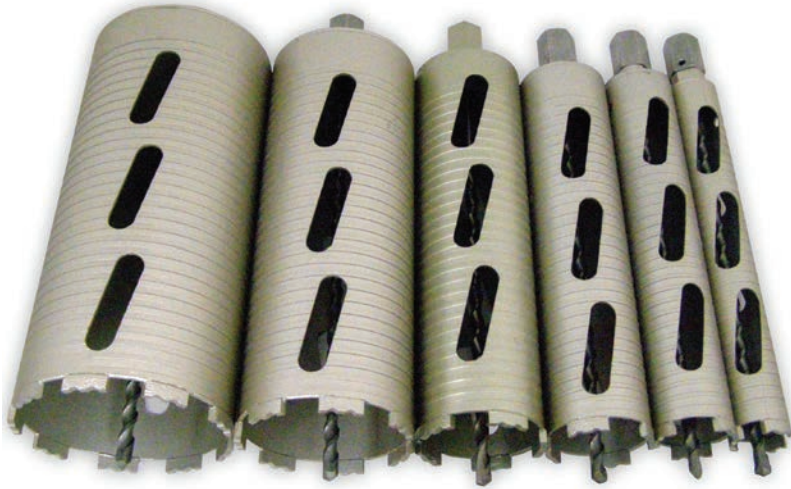

COBRA II BITS

**Industrial Diamond
Core Bit Performance**

The Multiquip COBRA II Core Bit Series provides exceptional hand-held drilling performance when the job cannot or will not allow the use of water to cool the core bit. The unique design of the core barrel, and diamond segment matrix permits fast and accurate DRY DRILLING operations. Most popular core bit diameters are available.

- **For Hand-Held Core Drills**
- **DRY Drilling Design**
- **For Drilling Cured Concrete**
- **For Drilling Hard Masonry**
- **Unique "Fluted" Core Barrel**
- **COB2 Bit Set Series includes Pilot Starter Bit**