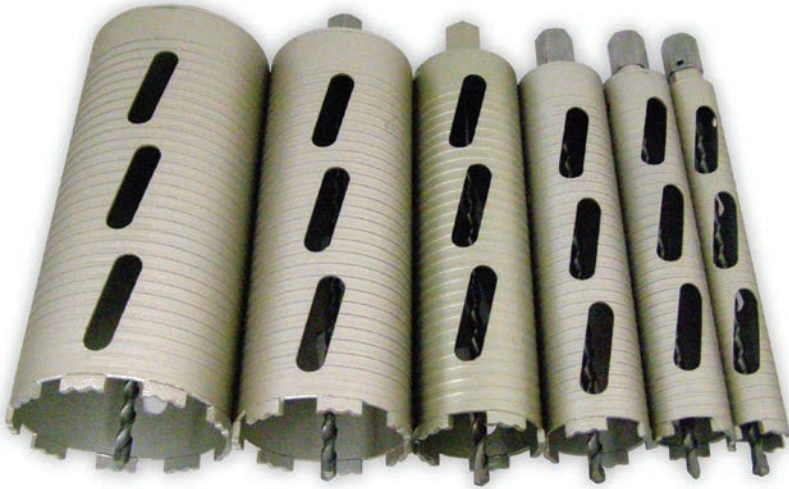

**COBRA II BITS**

**Industrial Diamond  
Core Bit Performance**

**The Multiquip COBRA II Core Bit Series** provides exceptional hand-held drilling performance when the job cannot or will not allow the use of water to cool the core bit. The unique design of the core barrel, and diamond segment matrix permits fast and accurate DRY DRILLING operations. Most popular core bit diameters are available.

- **For Hand-Held Core Drills**
- **DRY Drilling Design**
- **For Drilling Cured Concrete**
- **For Drilling Hard Masonry**
- **Unique "Fluted" Core Barrel**
- **COB2 Bit Set Series includes Pilot Starter Bit**