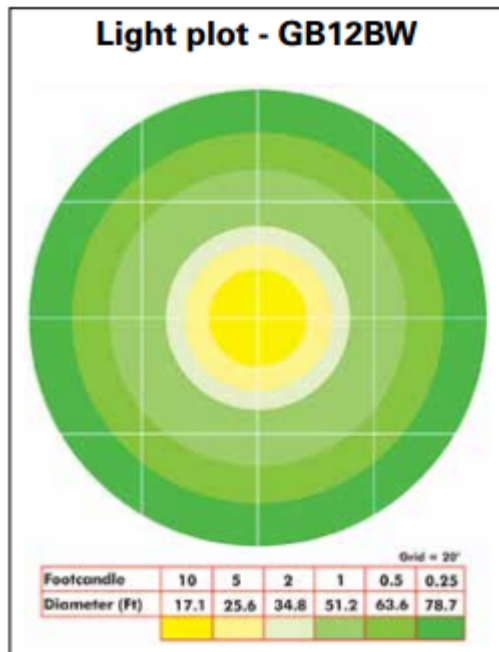

GB12BW

Tripod stand; 400W Metal Halide Lamp

When illumination is needed for very confined spaces call on the Multiquip GloBug Solo Jr. GB-12BW.

- Light weight electronic ballast built inside the lamp housing
- Air-assist mast lowering system protects light bulb
- Quick and easy setup; balloon inflates in less than 30 econds
- 360° glare-free lighting
- Carrying cases included for easy transportation

Unit Specifications

Deployment Style	Tripod
Voltage	120 V
Amperage	4 A
Winch Type	Tripod/manual mast

Lighting Specifications

Lamp Type	400 watt Metal Halide (x1)	
Lumens	34,000 lm	
Standard Balloon Diameter	33 in	84 cm
Max. Mast Height	10 ft	3.1 m
Mast Stages	2	

Dimensions & Weights;

Overall Length	54 in	137 cm
Overall Width	62 in	158 cm
Overall Height	120 in	305 cm
Shipping Dimensions	16 x 7.5 x 50 in 0.4 x 0.2 x 1.3c cm	
Operating Weight	30 lb	13.6 kg
Shipping Weight	36 lb	16 kg