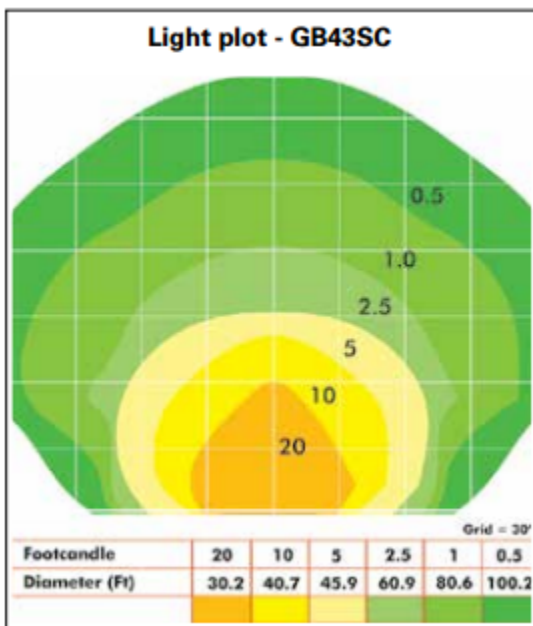

GB43SC

GloBug cart ,4x400W Lights, 3-stage mast

The new GloBug 4-Spot Light Tower is the ideal portable lighting source when compact lights are required. The small footprint allows transportation of several units in small delivery vehicles. No tools are required to adjust the lamps for quick deployment. Consider the GloBug 4-Spot as an alternative solution to the traditional tow-behind light tower.

- Three-stage mast extends up to 13.8 feet
- Lifting bale for safe tower handling
- Safety winch prevents mast from collapsing
- Each 400W lamp housing can be individually set to any direction
- Operates on hard electrical connections as well as most portable generators
- Cart handle bar for easy steering & transport
- Folds to tight 3.5' x 3' x 5.6 ' package

Unit Specifications

Required Generator Sizing	2500 W
Voltage	115 V
Amps	18.6 A
Frequency	60 Hz
Lamp Type	400 watt Metal Halide (x4)
Total Luminous Flux	142,000 lm
Outriggers	yes

Notice: Features and equipment specifications are subject to change without notice.